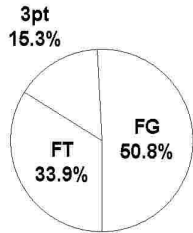

2005 AHSAA 4A Girls State Basketball Championships - TEAM SHOT CHART for the Madison County Tigers
Geneva Panthers vs. Madison County Tigers
 DATE: 03/02/2005 TIME: 9:00 SITE: BJCC

Shot Summary	M/A	%	PTS
3Pt FG	3/15	20.0%	9
2Pt FG	15/32	46.9%	30
Layups - L	0/0	0.0%	0
Layups - R	0/0	0.0%	0
Dunks	0/0	0.0%	0
Putbacks	0/0	0.0%	0
Overall Shooting	18/47	38.3%	39
Free Throws	20/32	62.5%	20
Total Points			59

Scoring Distribution

Scoring Locations

By Period	FG	FGA	FG%	3Pt	3PA	3P%	FT	FTA	FT%	PTS	ORB	DRB	TR	PF	AST	TO	BS	ST	P/S
1st Period	7	14	50.0	2	4	50.0	1	3	33.3	17	3	5	8	5	5	5	1	7	1.13
2nd Period	5	11	45.5	1	4	25.0	2	4	50.0	13	2	5	7	5	4	4	1	3	1.00
3rd Period	1	14	7.14	0	7	0.00	6	10	60.0	8	8	5	13	5	1	6	0	1	0.42
4th Period	5	8	62.5	0	0	0.00	11	16	73.3	21	2	7	9	5	1	3	0	3	1.40
Game	18	47	38.3	3	15	20.0	20	32	62.5	59	15	22	37	20	11	18	2	14	0.94

Scoring Breakdown

Scoring Range