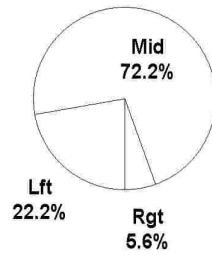

2005 AHSAA 4A Girls State Basketball Championships - TEAM SHOT CHART for the Madison County Tigers
Geneva Panthers vs. Madison County Tigers
 DATE: 03/02/2005 TIME: 9:00 SITE: BJCC

Shot Summary	M/A	%	PTS
3Pt FG	3/15	20.0%	9
2Pt FG	15/32	46.9%	30
Layups - L	0/0	0.0%	0
Layups - R	0/0	0.0%	0
Dunks	0/0	0.0%	0
Putbacks	0/0	0.0%	0
Overall Shooting	18/47	38.3%	39
Free Throws	20/32	62.5%	20
Total Points			59

Scoring Distribution

Scoring Locations

By Period	FG	FGA	FG%	3Pt	3PA	3P%	FT	FTA	FT%	PTS	ORB	DRB	TR	PF	AST	TO	BS	ST	P/S
1st Period	7	14	50.0	2	4	50.0	1	3	33.3	17	3	5	8	5	5	5	1	7	1.13
2nd Period	5	11	45.5	1	4	25.0	2	4	50.0	13	2	5	7	5	4	4	1	3	1.00
3rd Period	1	14	7.14	0	7	0.00	6	10	60.0	8	8	5	13	5	1	6	0	1	0.42
4th Period	5	8	62.5	0	0	0.00	11	16	73.3	21	2	7	9	5	1	3	0	3	1.40
Game	18	47	38.3	3	15	20.0	20	32	62.5	59	15	22	37	20	11	18	2	14	0.94